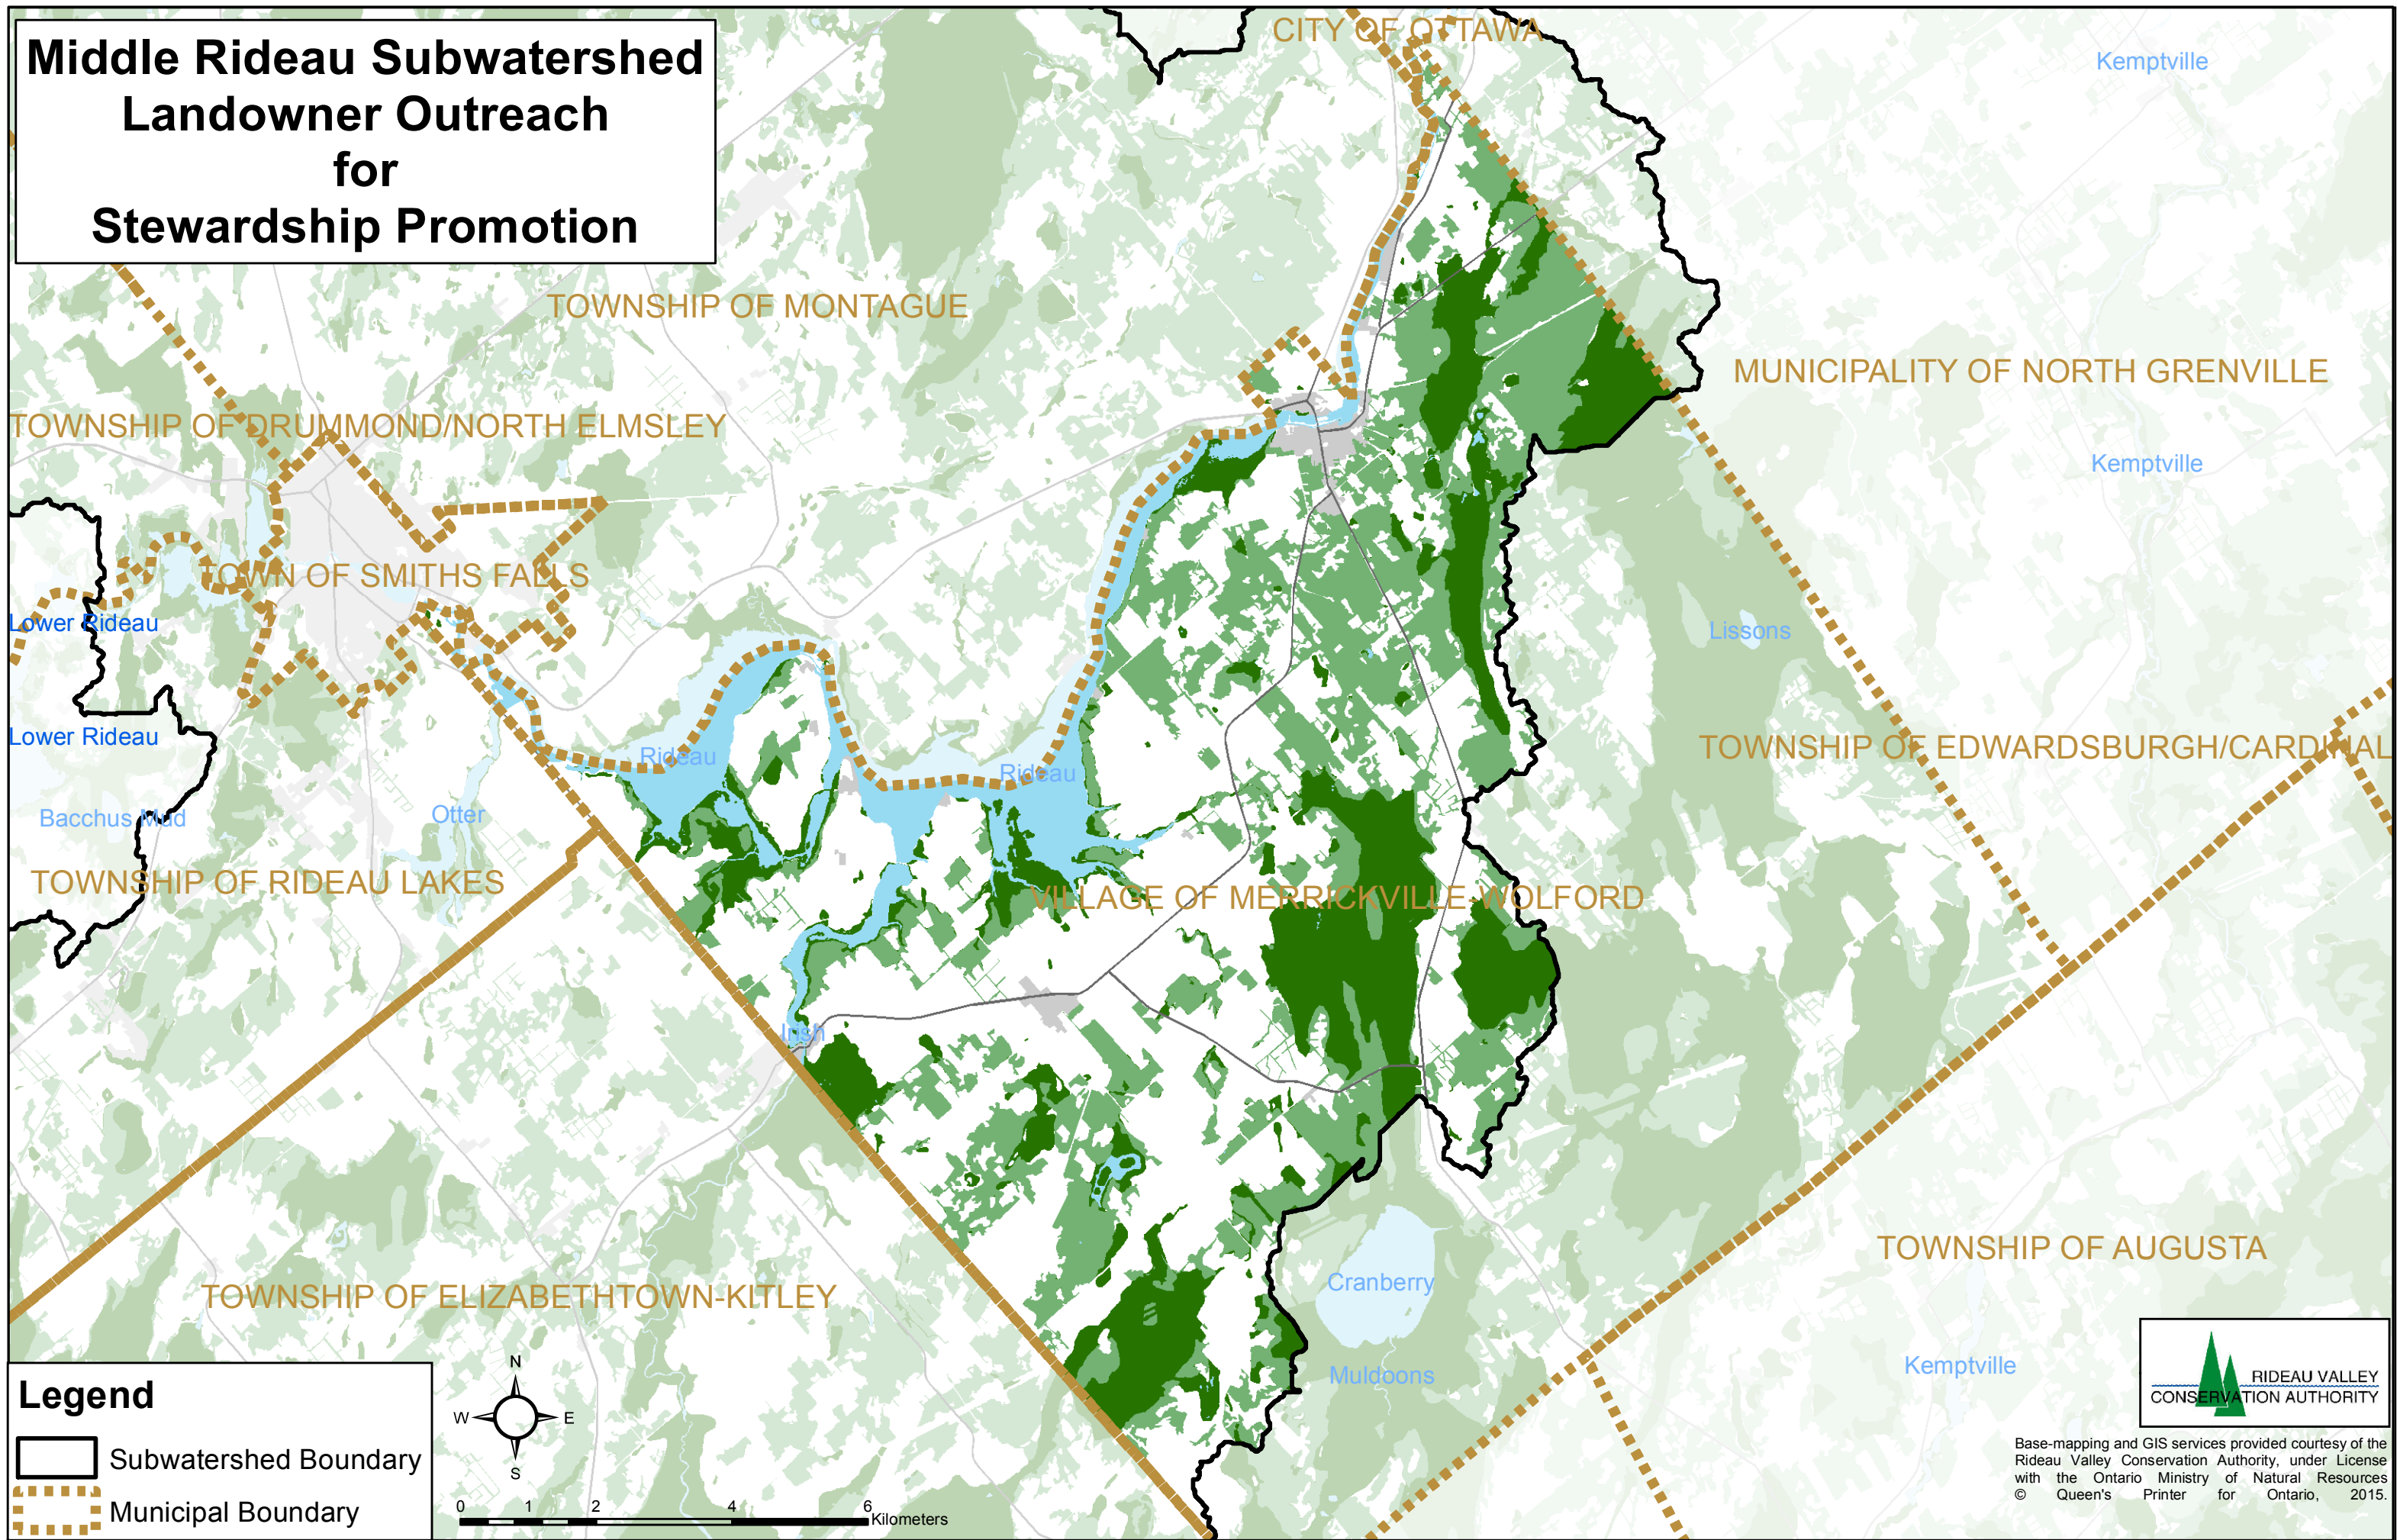

Middle Rideau Subwatershed Landowner Outreach for Stewardship Promotion

Legend

- Subwatershed Boundary
- Municipal Boundary

Base-mapping and GIS services provided courtesy of the Rideau Valley Conservation Authority, under License with the Ontario Ministry of Natural Resources © Queen's Printer for Ontario, 2015.